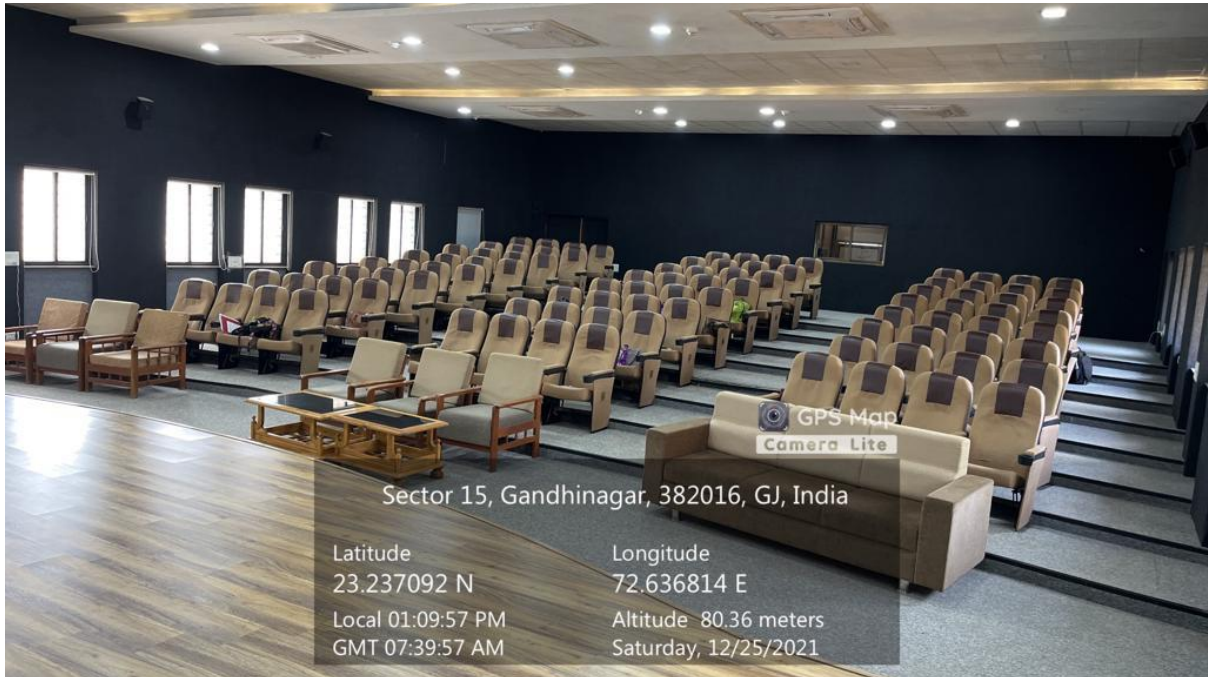

Classroom 212 (Projector,WiFi,LAN,CCTV):

Classroom 213 (Projector,WiFi,LAN,CCTV):

Classroom 214 (Projector,WiFi,LAN,CCTV):

Classroom 215 (Projector,WiFi,LAN,CCTV):

Classroom 216 (Projector,WiFi,LAN,CCTV):

Classroom 217 (Projector,WiFi,LAN,CCTV):

Seminar Hall (Auditorium) (Globus interactive LED,WiFi,AC,CCTV):

Seminar Hall (Communication Lab) (Globus interactive LED, WiFi, LAN, AC, CCTV):